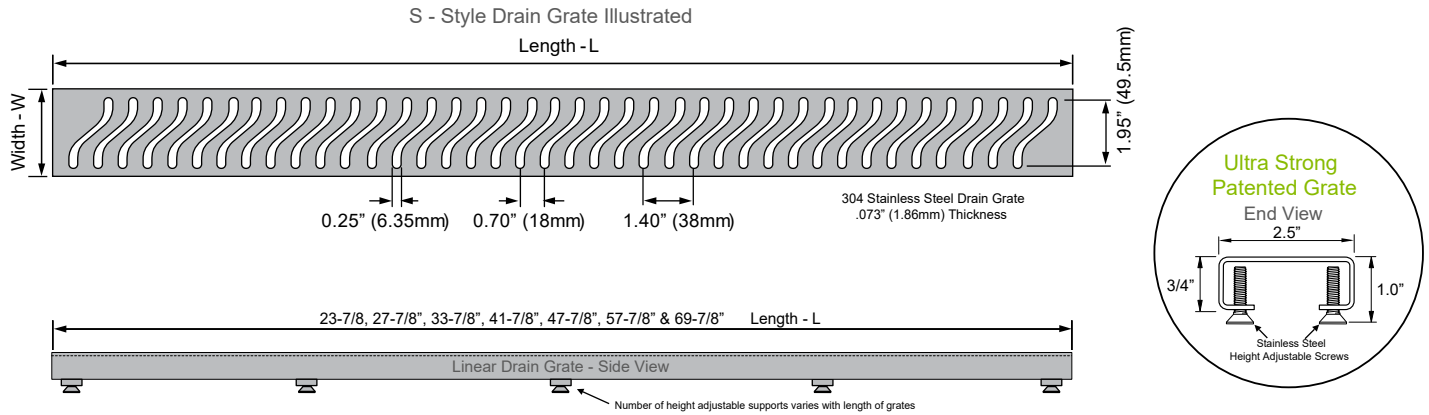

TruLine Linear Drain Specification Sheet

High Performance Stainless Steel Drains

TRU-LINE® by OASI
Elegant, linear shower drains

Revision Date: 01-07-18

Linear Drain Grate

Drain Body & Bonding Flange

Product ID	Product Description	Grate		Trench Body with Flange		Framing Rough Opening	
		Length-L	Width-W	Length-L	Width-W	Length-L	Width-W
TGLD-24SS-S-1	24" Drain w S-Style Grate	23-7/8"	2-1/2"	25-3/4"	4-3/16"	30"	2-7/8"
TGLD-28SS-S-1	30" Drain w S-Style Grate	27-7/8"	2-1/2"	29-3/4"	4-3/16"	30"	2-7/8"
TGLD-34SS-S-1	36" Drain w S-Style Grate	33-7/8"	2-1/2"	35-3/4"	4-3/16"	36"	2-7/8"
TGLD-42SS-S-1	42" Drain w S-Style Grate	41-7/8"	2-1/2"	43-3/4"	4-3/16"	44"	2-7/8"
TGLD-48SS-S-1	48" Drain w S-Style Grate	47-7/8"	2-1/2"	49-3/4"	4-3/16"	50"	2-7/8"
TGLD-58SS-S-1	60" Drain w S-Style Grate	57-7/8"	2-1/2"	59-3/4"	4-3/16"	36"	2-7/8"
TGLD-70SS-S-1	72" Drain w S-Style Grate	69-7/8"	2-1/2"	71-3/4"	4-3/16"	44"	2-7/8"

Specification Declarations

TruLine drains have been rigorously tested and passed to meet CSA B125.2 and ASME A112.18.2 requirements, and to comply with UPC, IBC & CSA. TruLine Drains are made of 100 percent 304 Stainless Steel Construction.