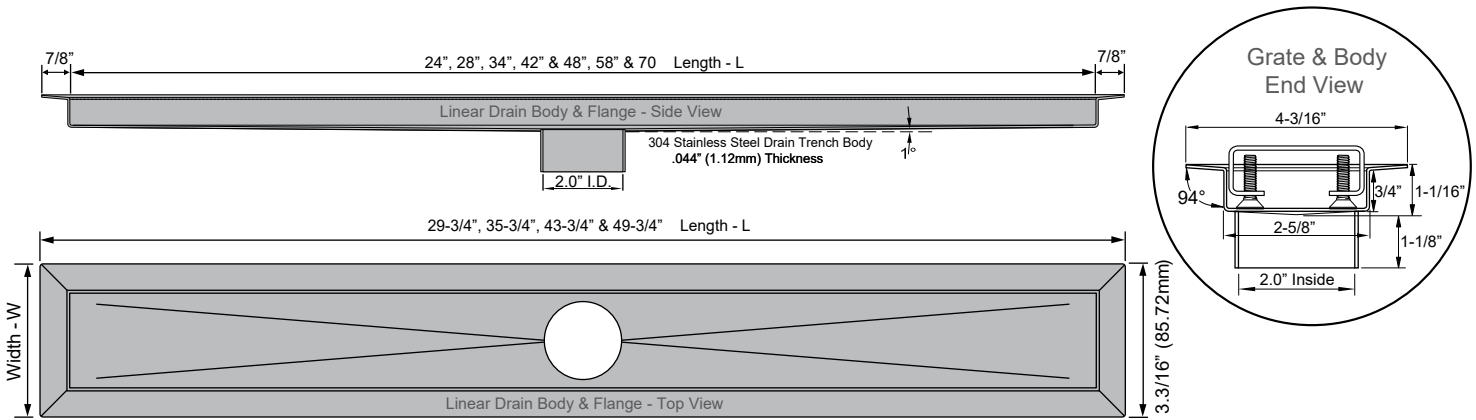

TruLine Linear Drain Specification Sheet

High Performance Stainless Steel Drains

TRU-LINE® by OASI
Elegant, linear shower drains

Revision Date: 01-07-18

Linear Drain Grate

Drain Body & Bonding Flange

Product ID	Product Description	Grate		Trench Body with Flange		Framing Rough Opening	
		Length-L	Width-W	Length-L	Width-W	Length-L	Width-W
TGLD-24SS-S-1	24" Drain w S-Style Grate	23-7/8"	2-1/2"	25-3/4"	4-3/16"	30"	2-7/8"
TGLD-28SS-S-1	30" Drain w S-Style Grate	27-7/8"	2-1/2"	29-3/4"	4-3/16"	30"	2-7/8"
TGLD-34SS-S-1	36" Drain w S-Style Grate	33-7/8"	2-1/2"	35-3/4"	4-3/16"	36"	2-7/8"
TGLD-42SS-S-1	42" Drain w S-Style Grate	41-7/8"	2-1/2"	43-3/4"	4-3/16"	44"	2-7/8"
TGLD-48SS-S-1	48" Drain w S-Style Grate	47-7/8"	2-1/2"	49-3/4"	4-3/16"	50"	2-7/8"
TGLD-58SS-S-1	60" Drain w S-Style Grate	57-7/8"	2-1/2"	59-3/4"	4-3/16"	36"	2-7/8"
TGLD-70SS-S-1	72" Drain w S-Style Grate	69-7/8"	2-1/2"	71-3/4"	4-3/16"	44"	2-7/8"

Specification Declarations

TruLine drains have been rigorously tested and passed to meet CSA B125.2 and ASME A112.18.2 requirements, and to comply with UPC, IBC & CSA. TruLine Drains are made of 100 percent 304 Stainless Steel Construction.