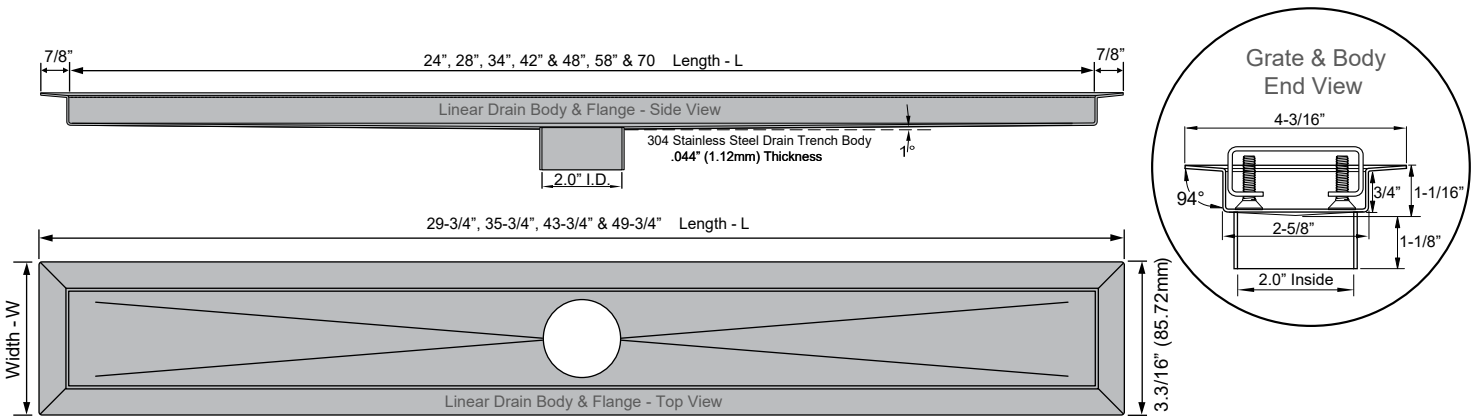

TruLine Linear Drain Specification Sheet

High Performance Stainless Steel Drains

TRU-LINE® by OASI
Elegant, linear shower drains

Revision Date: 01-07-18

Linear Drain Grate

Drain Body & Bonding Flange

Product ID	Product Description	Grate		Trench Body with Flange		Framing Rough Opening	
		Length-L	Width-W	Length-L	Width-W	Length-L	Width-W
TGLD-24SS-S-1	24" Drain w S-Style Grate	23-7/8"	2-1/2"	25-3/4"	4-3/16"	30"	2-7/8"
TGLD-28SS-S-1	30" Drain w S-Style Grate	27-7/8"	2-1/2"	29-3/4"	4-3/16"	30"	2-7/8"
TGLD-34SS-S-1	36" Drain w S-Style Grate	33-7/8"	2-1/2"	35-3/4"	4-3/16"	36"	2-7/8"
TGLD-42SS-S-1	42" Drain w S-Style Grate	41-7/8"	2-1/2"	43-3/4"	4-3/16"	44"	2-7/8"
TGLD-48SS-S-1	48" Drain w S-Style Grate	47-7/8"	2-1/2"	49-3/4"	4-3/16"	50"	2-7/8"
TGLD-58SS-S-1	60" Drain w S-Style Grate	57-7/8"	2-1/2"	59-3/4"	4-3/16"	36"	2-7/8"
TGLD-70SS-S-1	72" Drain w S-Style Grate	69-7/8"	2-1/2"	71-3/4"	4-3/16"	44"	2-7/8"

Drain Body & Bonding Flange

Product ID	Product Description	Grate		Trench Body with Flange		Framing Rough Opening	
		Length-L	Width-W	Length-L	Width-W	Length-L	Width-W
TGLD-24SS-S-1	24" Drain w S-Style Grate	23-7/8"	2-1/2"	25-3/4"	4-3/16"	30"	2-7/8"
TGLD-28SS-S-1	30" Drain w S-Style Grate	27-7/8"	2-1/2"	29-3/4"	4-3/16"	30"	2-7/8"
TGLD-34SS-S-1	36" Drain w S-Style Grate	33-7/8"	2-1/2"	35-3/4"	4-3/16"	36"	2-7/8"
TGLD-42SS-S-1	42" Drain w S-Style Grate	41-7/8"	2-1/2"	43-3/4"	4-3/16"	44"	2-7/8"
TGLD-48SS-S-1	48" Drain w S-Style Grate	47-7/8"	2-1/2"	49-3/4"	4-3/16"	50"	2-7/8"
TGLD-58SS-S-1	60" Drain w S-Style Grate	57-7/8"	2-1/2"	59-3/4"	4-3/16"	36"	2-7/8"
TGLD-70SS-S-1	72" Drain w S-Style Grate	69-7/8"	2-1/2"	71-3/4"	4-3/16"	44"	2-7/8"