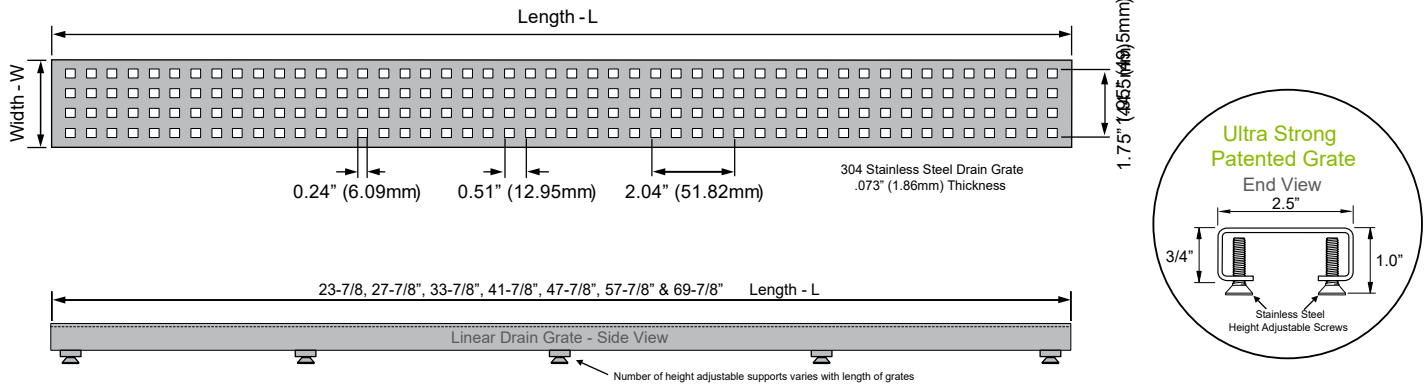

Drain Body & Bonding Flange

Product ID	Product Description	Grate		Trench Body with Flange		Framing Rough Opening	
		Length-L	Width-W	Length-L	Width-W	Length-L	Width-W
TGLD-24SS-S-1	24" Drain w S-Style Grate	23-7/8"	2-1/2"	25-3/4"	4-3/16"	30"	2-7/8"
TGLD-28SS-S-1	30" Drain w S-Style Grate	27-7/8"	2-1/2"	29-3/4"	4-3/16"	30"	2-7/8"
TGLD-34SS-S-1	36" Drain w S-Style Grate	33-7/8"	2-1/2"	35-3/4"	4-3/16"	36"	2-7/8"
TGLD-42SS-S-1	42" Drain w S-Style Grate	41-7/8"	2-1/2"	43-3/4"	4-3/16"	44"	2-7/8"
TGLD-48SS-S-1	48" Drain w S-Style Grate	47-7/8"	2-1/2"	49-3/4"	4-3/16"	50"	2-7/8"
TGLD-58SS-S-1	60" Drain w S-Style Grate	57-7/8"	2-1/2"	59-3/4"	4-3/16"	36"	2-7/8"
TGLD-70SS-S-1	72" Drain w S-Style Grate	69-7/8"	2-1/2"	71-3/4"	4-3/16"	44"	2-7/8"